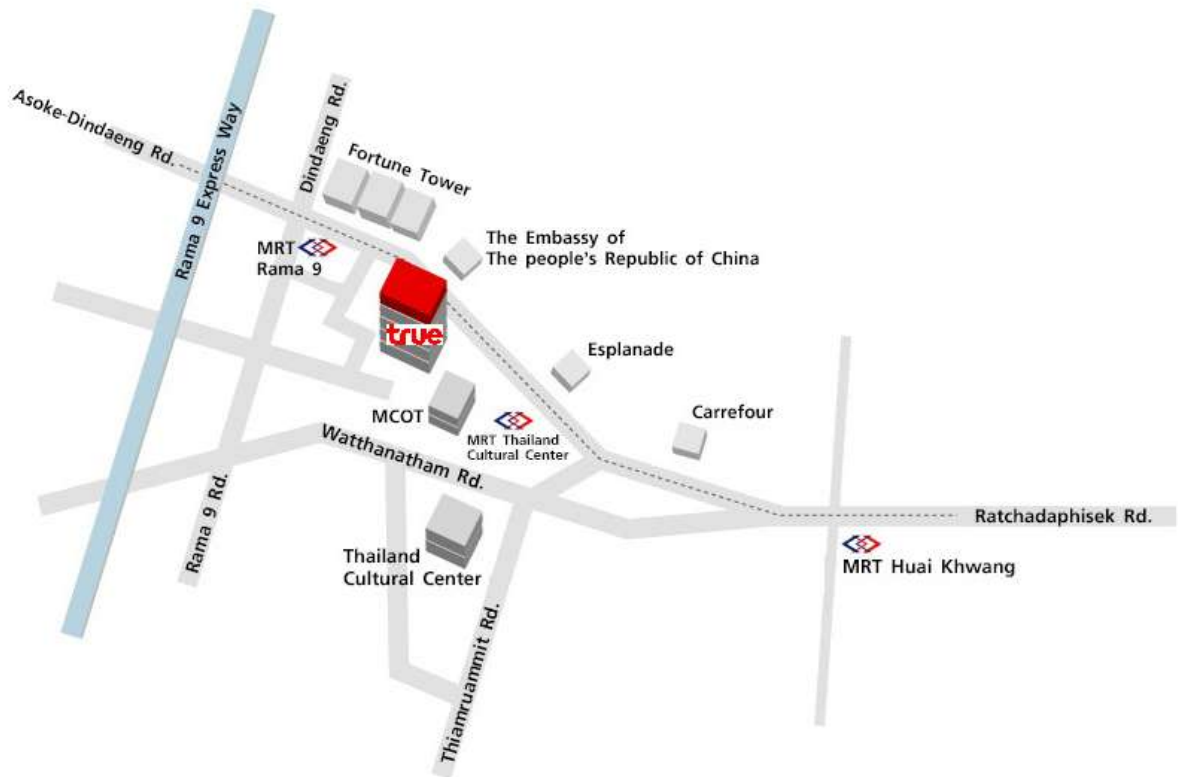

Map : True Tower

Subway Station

Thailand Culture Center

Entrance-Exit No. 2 (Parking Building)

**Approximate distance is 260 meters
from the station to True Tower.**

Phra Ram 9

Entrance-Exit No. 2 (True Tower)

**Approximate distance is 750 meters
from the station to True Tower.**

Bus Station

Bus : 136, 179, 185, 206

A/C Bus : 73, 73ñ, 137, 172, 179, 206, 514, 517, 528, 529

Notes :

1. The Company has limited car park, therefore it would be more convenient for shareholders to travel by mass transportation i.e. the Mass Rapid transit or bus or taxi.
2. For safety reason, CNG / LPG / NGV car is not allowed.
3. The Company will welcome shareholders who attend the Meeting with snack, tea and coffee at the area next to the meeting room.